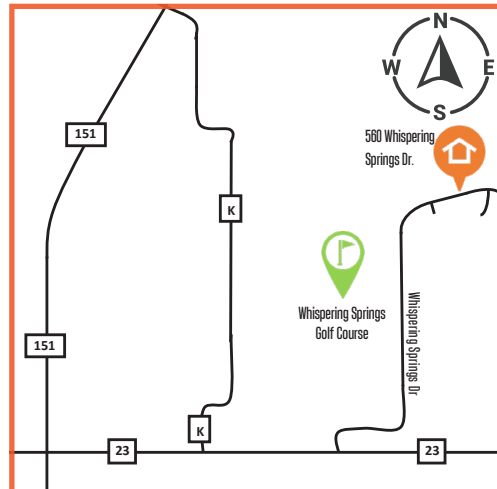

# 2020 Parade of Homes Tour Map

## #1 Winfield Homes

N9264 Minnow Lane, Fond du Lac, WI 54937

Follow Hwy 151 North to Fishermans Rd.  
Turn left (west) on Fishermans Rd.  
Turn right on Walleye Drive.  
Turn left on Sturgeon Street.  
Turn right on Minnow Lane.

## #2 Roberts Homes & Real Estate

560 Whispering Springs Drive, Fond du Lac, WI 54937

Take Hwy 151 North to Highway 23 East.  
Turn right on Hwy 23 East and continue for 2 miles.  
Turn left on Whispering Springs Drive and follow to the  
right of the golf course.

## #5 Valido Homes

345 Sandmar Drive, Ripon, WI 54971

Take Hwy 23 West out of Fond du Lac and follow through Rosendale.  
Turn Left onto County Road KK and follow for about 4 miles  
Turn Right on Hwy 44 N/Hwy 49 N and follow for 1.5 miles.  
Turn Right on Sandmar Drive.