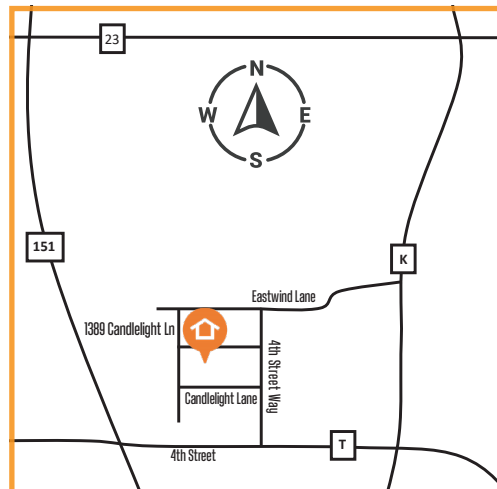

## #1 Winfield Homes

N9264 Minnow Lane, Fond du Lac, WI 54937

Follow Hwy 151 North to Fishermans Rd.  
Turn left (west) on Fishermans Rd.  
Turn right on Walleye Drive.  
Turn left on Sturgeon Street.  
Turn right on Minnow Lane.

## #2 Roberts Homes & Real Estate

560 Whispering Springs Drive, Fond du Lac, WI 54937

Take Hwy 151 North to Highway 23 East.  
Turn right on Hwy 23 East and continue for 2 miles.  
Turn left on Whispering Springs Drive and follow to the  
right of the golf course.

## #3 Signature Homes

1389 Candlelight Lane, Fond du Lac, WI 54937

Take Highway 23 East to Highway K.  
Turn right (south) on Highway K.  
Turn right on Eastwind Lane.  
Turn left of Fourth Street Way.  
Turn right on Candlelight Lane.

## #5 Valido Homes

345 Sandmar Drive, Ripon, WI 54971

Take Hwy 23 West out of Fond du Lac and follow through Rosendale.  
Turn Left onto County Road KK and follow for about 4 miles  
Turn Right on Hwy 44 N/Hwy 49 N and follow for 1.5 miles.  
Turn Right on Sandmar Drive.