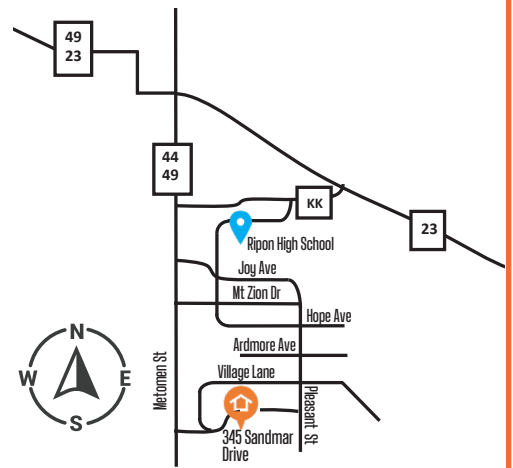

## #1 Winfield Homes

N9264 Minnow Lane, Fond du Lac, WI 54937

Follow Hwy 151 North to Fishermans Rd.  
Turn left (west) on Fishermans Rd.  
Turn right on Walleye Drive.  
Turn left on Sturgeon Street.  
Turn right on Minnow Lane.

## #3 Signature Homes

1389 Candlelight Lane, Fond du Lac, WI 54937

Take Highway 23 East to Highway K.  
Turn right (south) on Highway K.  
Turn right on Eastwind Lane.  
Turn left of Fourth Street Way.  
Turn right on Candlelight Lane.

## #4 Dream Builders

N5985 Westhaven Drive, Fond du Lac, WI 54937

Take Hwy 23 West to Esterbrook Road.  
Turn Left (south) on Esterbrook Road.  
Turn Right on Westhaven Drive and follow to address.

## #5 Valido Homes

345 Sandmar Drive, Ripon, WI 54971

Take Hwy 23 West out of Fond du Lac and follow through Rosendale.  
Turn Left onto County Road KK and follow for about 4 miles  
Turn Right on Hwy 44 N/Hwy 49 N and follow for 1.5 miles.  
Turn Right on Sandmar Drive.