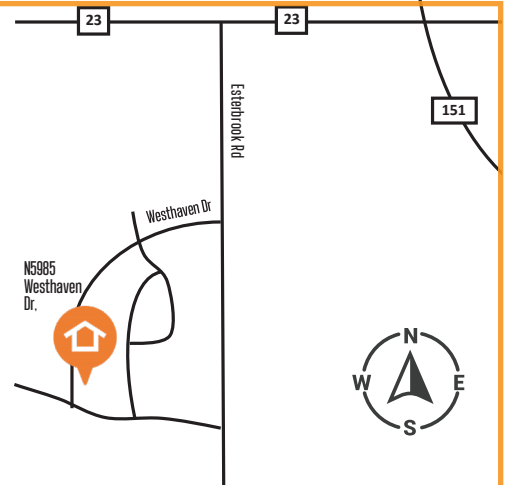

## #1 Winfield Homes

N9264 Minnow Lane, Fond du Lac, WI 54937

Follow Hwy 151 North to Fishermans Rd.  
Turn left (west) on Fishermans Rd.  
Turn right on Walleye Drive.  
Turn left on Sturgeon Street.  
Turn right on Minnow Lane.

## #3 Signature Homes

1389 Candlelight Lane, Fond du Lac, WI 54937

Take Highway 23 East to Highway K.  
Turn right (south) on Highway K.  
Turn right on Eastwind Lane.  
Turn left of Fourth Street Way.  
Turn right on Candlelight Lane.

# 2020 Parade of Homes Tour Map

## #5 Valido Homes

345 Sandmar Drive, Ripon, WI 54971

Take Hwy 23 West out of Fond du Lac and follow through Rosendale.  
Turn Left onto County Road KK and follow for about 4 miles  
Turn Right on Hwy 44 N/Hwy 49 N and follow for 1.5 miles.  
Turn Right on Sandmar Drive.