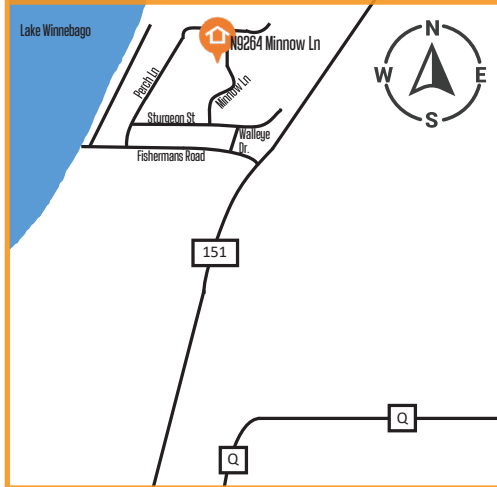

## #1 Winfield Homes

N9264 Minnow Lane, Fond du Lac, WI 54937

Follow Hwy 151 North to Fishermans Rd.  
Turn left (west) on Fishermans Rd.  
Turn right on Walleye Drive.  
Turn left on Sturgeon Street.  
Turn right on Minnow Lane.

## #2 Roberts Homes & Real Estate

560 Whispering Springs Drive, Fond du Lac, WI 54937

Take Hwy 151 North to Highway 23 East.  
Turn right on Hwy 23 East and continue for 2 miles.  
Turn left on Whispering Springs Drive and follow to the  
right of the golf course.

## #3 Signature Homes

1389 Candlelight Lane, Fond du Lac, WI 54937

Take Highway 23 East to Highway K.  
Turn right (south) on Highway K.  
Turn right on Eastwind Lane.  
Turn left of Fourth Street Way.  
Turn right on Candlelight Lane.

## #5 Valido Homes

345 Sandmar Drive, Ripon, WI 54971

Take Hwy 23 West out of Fond du Lac and follow through Rosendale.  
Turn Left onto County Road KK and follow for about 4 miles  
Turn Right on Hwy 44 N/Hwy 49 N and follow for 1.5 miles.  
Turn Right on Sandmar Drive.